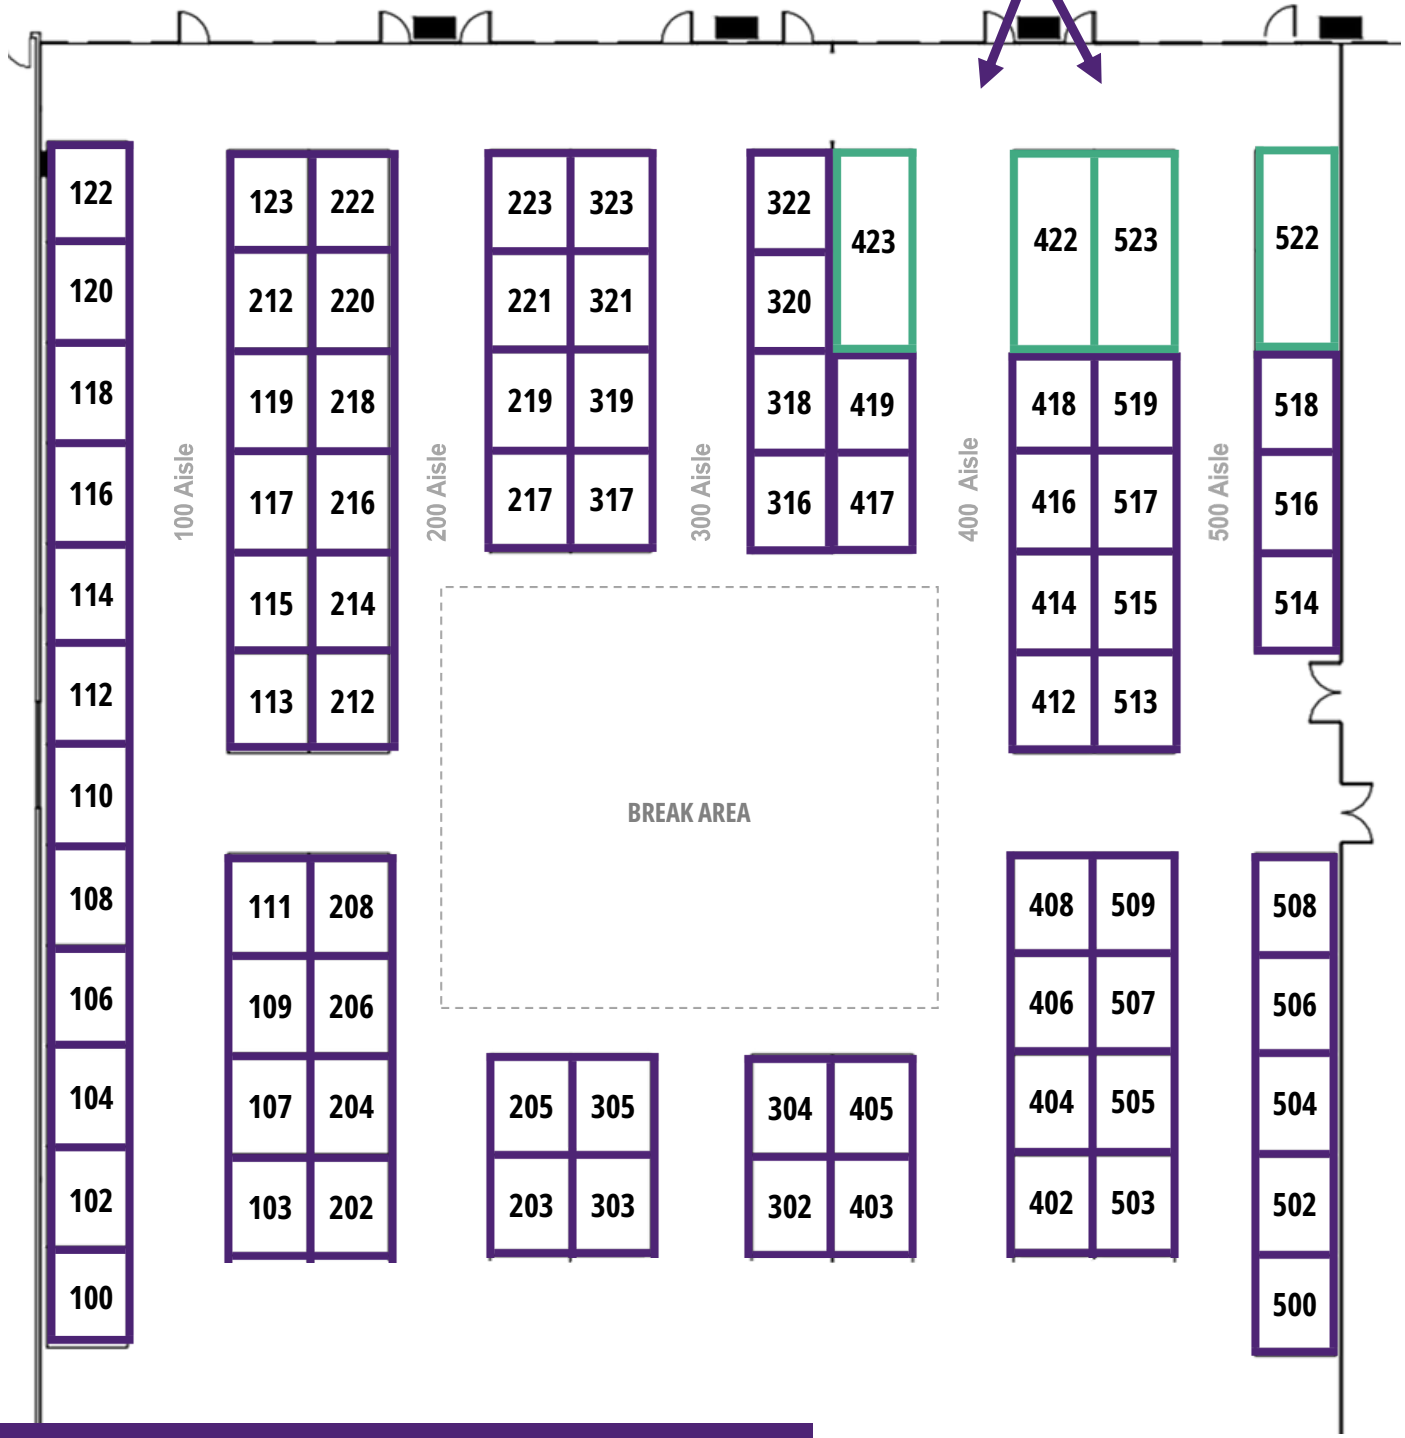

2025 AADSM ANNUAL MEETING

EXHIBIT HALL FLOOR PLAN

Westgate Las Vegas Resort & Casino

ENTRANCE

EXHIBIT HALL HOURS

Friday, May 16 10:00am - 7:30pm
Saturday, May 17 10:00am - 4:30pm

BOOTH

ELITE BOOTH